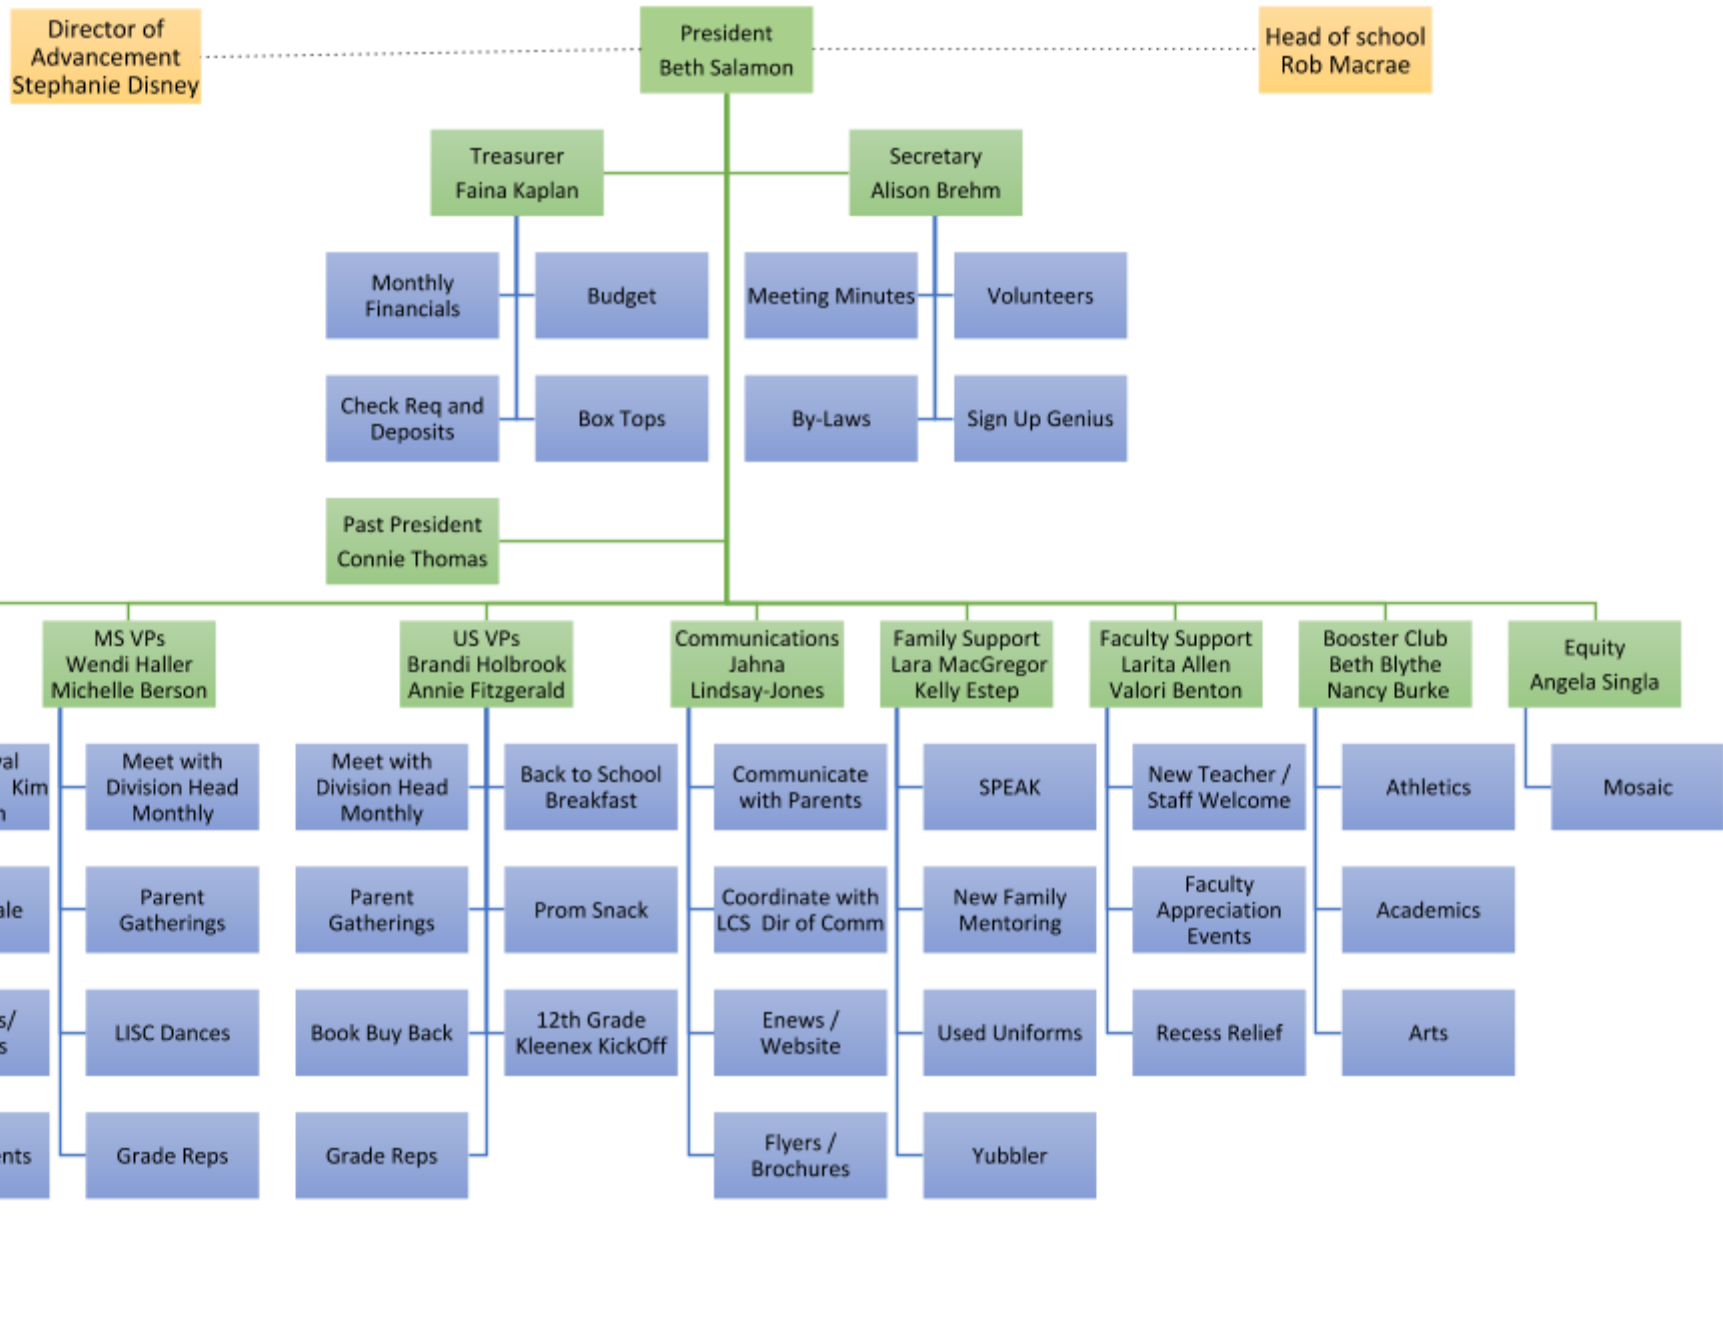

Louisville Collegiate School
Parent Association
Organization Chart 2019-20

**Louisville Collegiate School
Parents Association
Room Parents / Grade Reps**