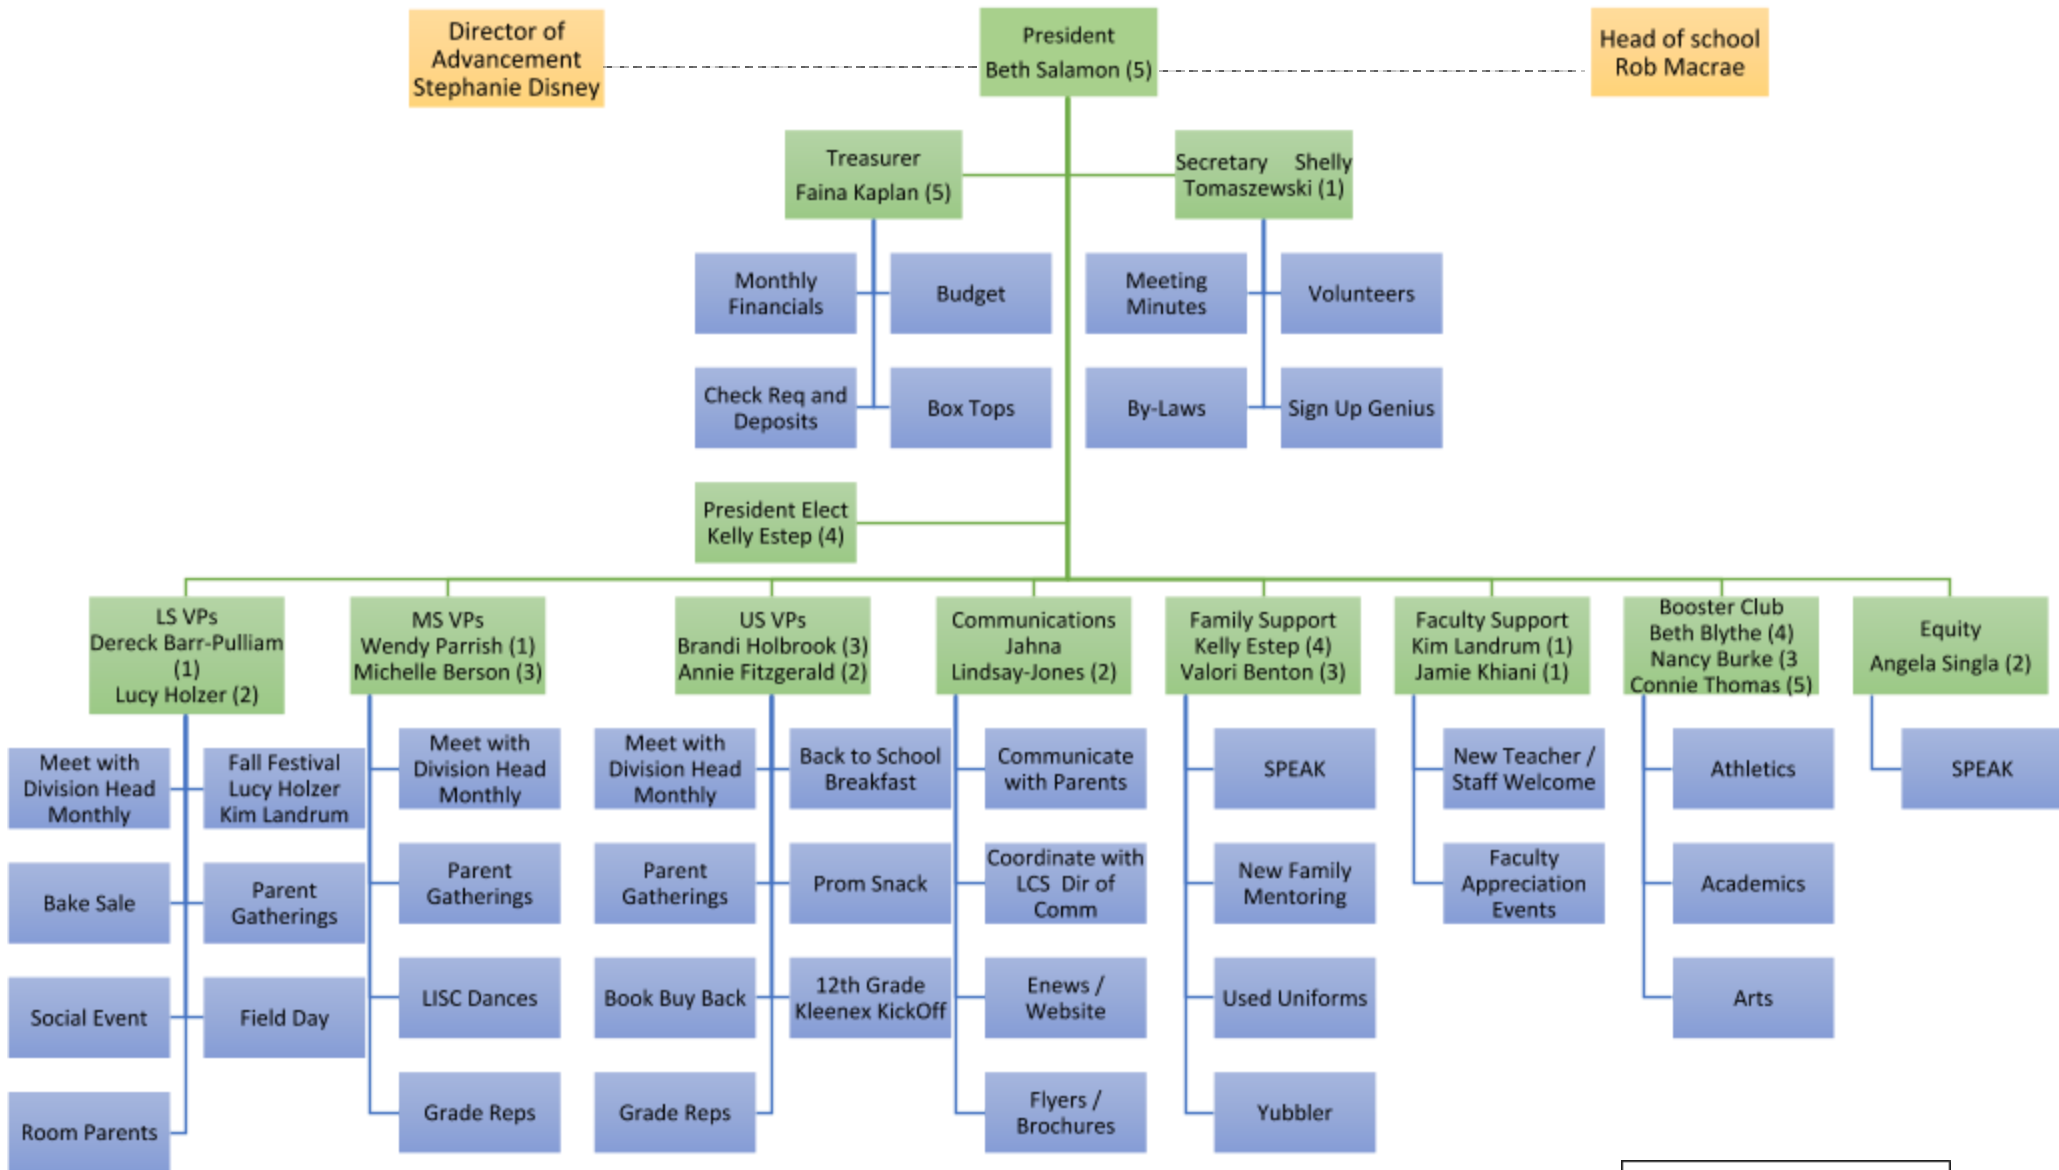

Louisville Collegiate School
 Parent Association
 Organization Chart 2020-21

(#) = years on PA Board